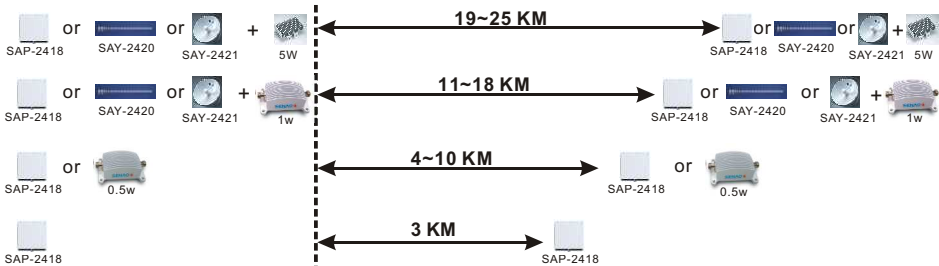

Distance suggestion with 10m cable