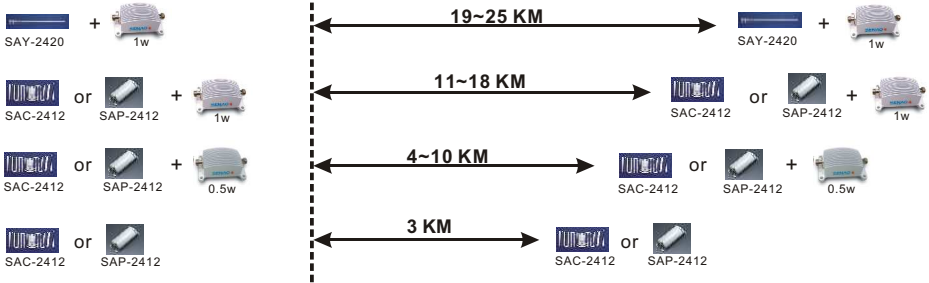

# Recommended combination of antenna/ cable/power amplifier for various ranges

SENAO is taking Wireless Solution forward

## Distance suggestion with 1m cable

## Distance suggestion with 3/5m cable