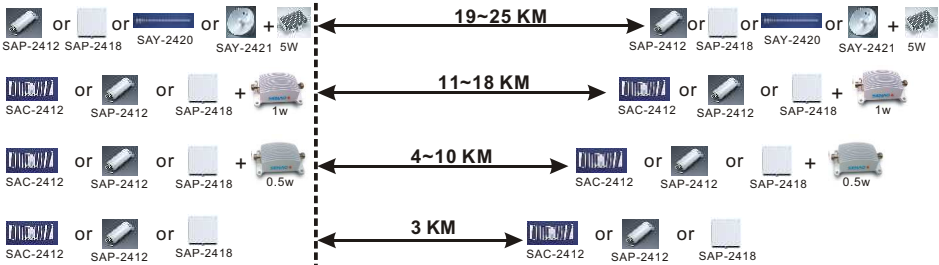

Distance suggestion with 3/5m cable